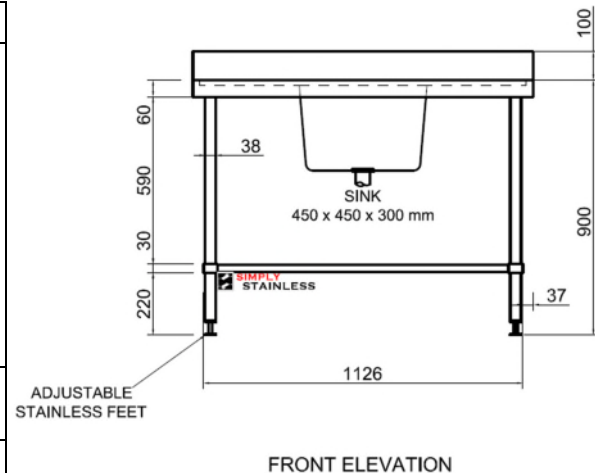

## Modular sinks tables and shelves

SPECIFICATION	
Tops	High quality 304 grade stainless steel, 1.2mm gauge, no. 4 finish, 450 x 450 x 300 welded bowl w/ sink waste, 100mm upstand (150mm bevelled upstand on 700 series), 20mm wet edge, 60 litre bowl, supplied with 1 x Watermark approved 90mm waste with basket
Core	1.2mm gauge stainless steel top hat channel, stainless steel collars
Frames	38mm round stainless steel tube, satin polished, machined collars, stainless steel disc feet
Undershelves	1.2mm gauge, high quality stainless steel, no. 4 finish, top hat stiffening with channels

05.06/07	SINK BENCH SINGLE BOWL (L-Left Hand Bowl, C- Centre Bowl, R- Right Hand Bowl)	
	Product Code	Dimensions
	05.6.0600	600mm x 600mm x 900mm
	05.6.1200 (L,C,R)	1200mm x 600mm x 900mm
	05.6.1500 (L,C,R)	1500mm x 600mm x 900mm
	05.6.1800 (L,C,R)	1800mm x 600mm x 900mm
	05.6.2100 (L,C,R)	2100mm x 600mm x 900mm
	05.7.0600	600mm x 700mm x 900mm
	05.7.1200 (L,C,R)	1200mm x 700mm x 900mm
	05.7.1500 (L,C,R)	1500mm x 700mm x 900mm
	05.7.1800 (L,C,R)	1800mm x 700mm x 900mm
	05.7.2100 (L,C,R)	2100mm x 700mm x 900mm